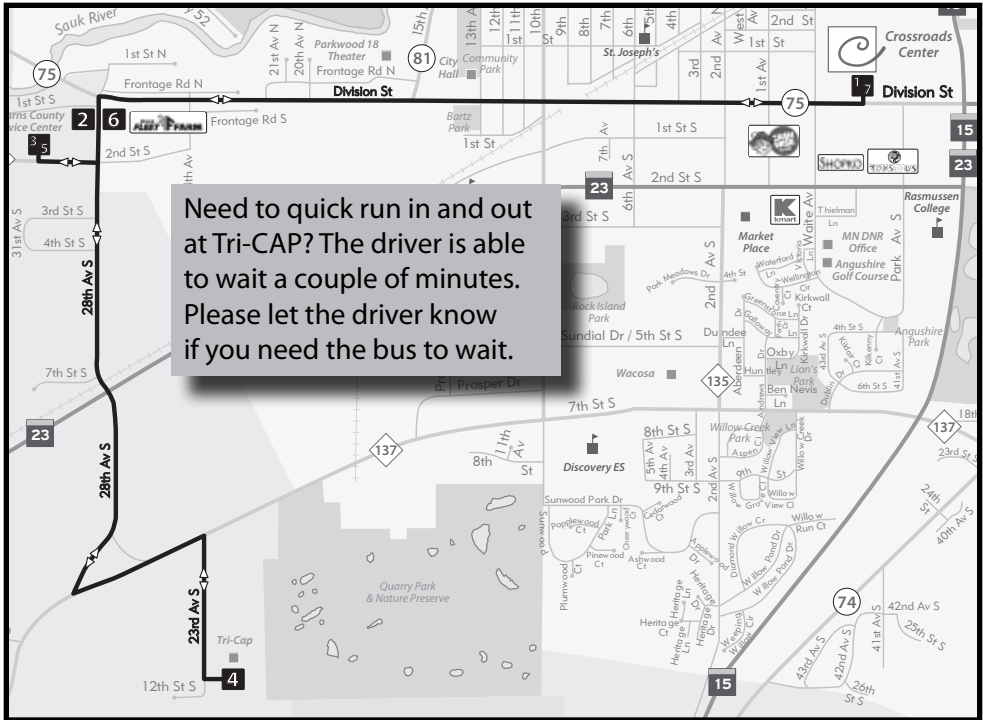

New Route Starts 11/8/10 Regular Fares Apply

Monday-Friday

ROUTE

34

Stearns County West

1	2	3	4	5	6	7
8:30	8:37	8:39	8:46	8:54	8:58	9:05
9:30	9:37	9:39	9:46	9:54	9:58	10:05
---	---	---	---	---	---	---
11:30	11:37	11:39	11:46	11:54	11:58	12:05
---	---	---	---	---	---	---
1:30	1:37	1:39	1:46	1:54	1:58	2:05
2:30	2:37	2:39	2:46	2:54	2:58	3:05

--- indicates no service

This route connects with Waite Park, Pantown, West Side, Southwest and Sartell routes at Crossroads Center. Schedules are available online, on buses and at the downtown, St. Cloud Transit Center.